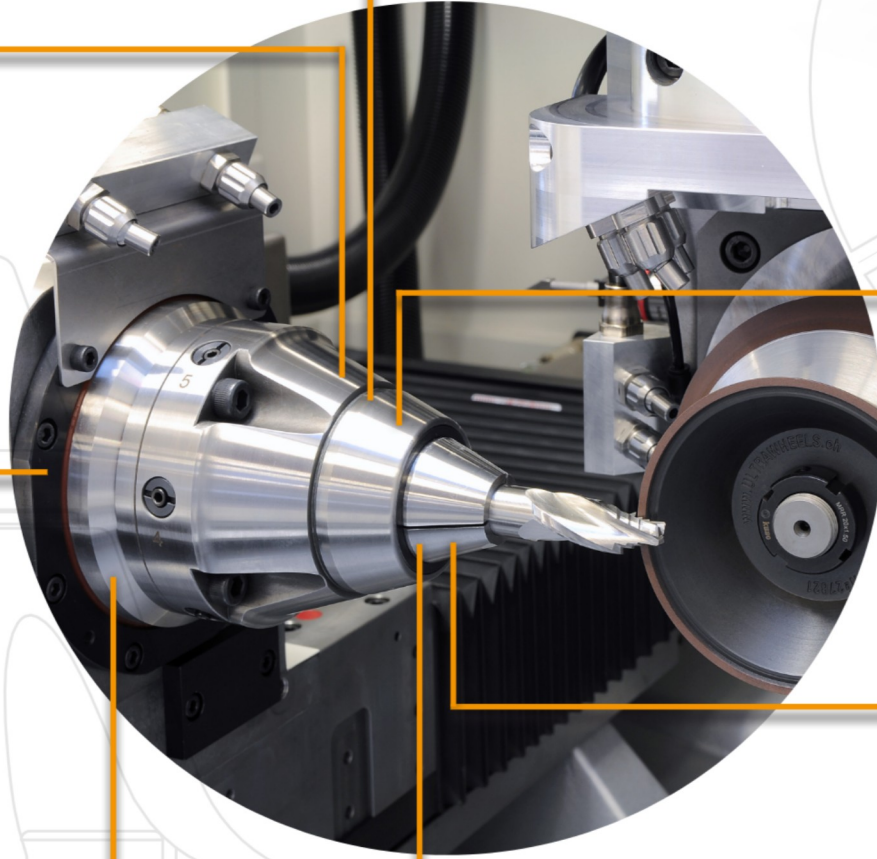

TOOL GRINDING SOLUTIONS

ALL THE TOOLS YOU NEED FOR YOUR TOOL GRINDING MACHINE